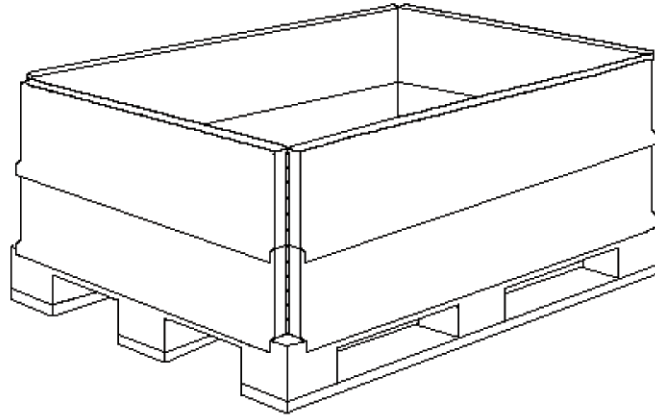

Campia *imballaggi S.r.l.*

Monomaterial plasticollars

The Plasticollars are in plastic monomaterial

The Plasticollar can be made in standard size or custom-made fitting customers' requirements.
The Plasticollar can be used both on plastic pallet and wood pallet.

External size mm	Internal size mm	Weight Kg	Capacity Lt	Max collars Elements	Max weight Kg	Colour
1200 x 800 x 200	1160 x 760 x 200	4,55	175	10	1500	Grey
1200 x 1000 x 200	1160 x 960 x 200	5,00	220	10	1500	Grey
800 x 600 x 200	760 x 560 x 200	3,25	85	10	1000	Grey